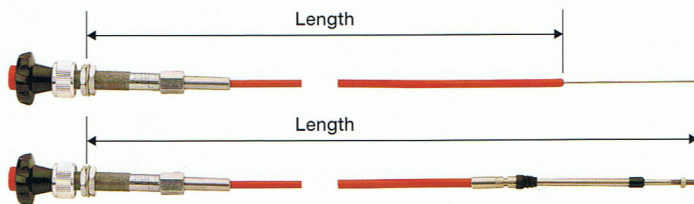

3300LC Cable

Part Number: 937XX FT or 937XXXX M

3300C Cable

Part Number: 931XX FT or 931XXXX M

3300B Cable

Part Number: 932XX FT or 932XXXX M

4300C Cable

Part Number: 943XX FT or 943XXXX M

4300B Cable

Part Number: 945XX FT or 945XXXX M

HOW TO MEASURE

All L-type cables are measured to the point where the core wire exits the cable conduit. Cables with rod-type end fittings are measured to the rod end.

VERNIER ACCESSORIES

3300 Series Stop Collar

Part Number: 337963

3300 Series Clamp Steel

Part Number: 331509

Cable Series	Travel	A	B	C	D
2300L	3"	5.0	0.22	0.047 SST	
2300LB	3"	5.0	0.22	0.047 SSR	
230LC	3"	5.0	0.22	0.047 SST	
3300L	3"	5.0	0.26	0.075 SST	
3300LB	3"	5.0	0.26	0.075 SST	
3300LC	3"	5.0	0.26	0.075 SST	
3300C	3"		0.26		10-32 UNF-2A
3300B	3"		0.26		10-32 UNF-2A
4300C	3"		0.33		1/4-28 UNF-2A
4300B	3"		0.33		1/4-28 UNF-2A